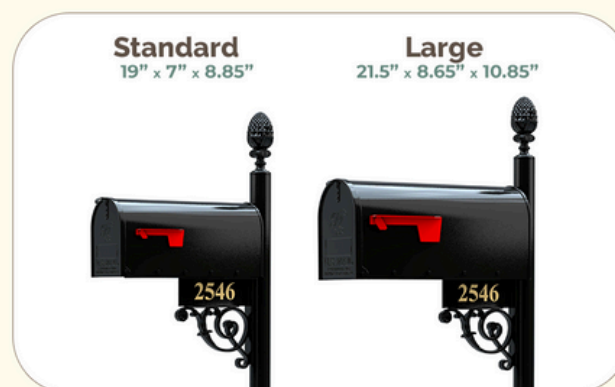

Essex Mailbox System

The Essex mailbox features a classic decorative casting, pineapple finial, and Corinthian base mounted on a sturdy 2.5 inch post. As with all of our products, the Essex mailbox post system is crafted of 100% rust free aluminum and will serve as a beautiful introduction to your home for years to come.

The Essex mailbox system is unique in that the address numbers appear on a bracket below the mailbox. The Essex is shown with a large size mailbox with the house numbers on the bracket below the mailbox. This mailbox comes standard with our 2" Gold Vinyl Reflective numbers.

How to
assemble
and install
the mailbox
← Scan the QR Code

View in
3D Mode
Scan the QR Code
with your phone

Height Comparison

Mailbox Sizes

54 in