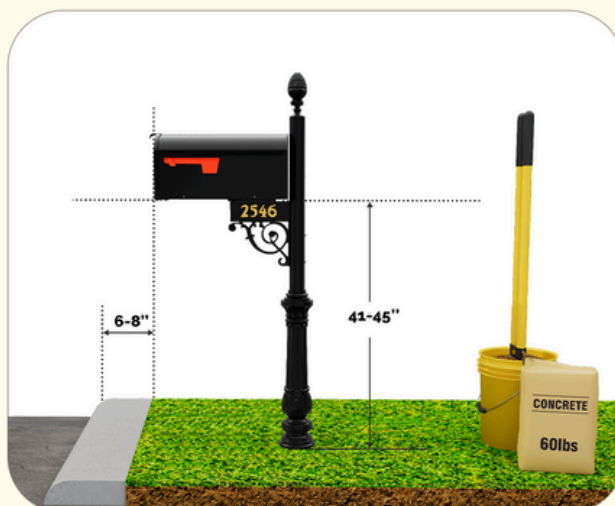

Essex Mailbox System

The Essex mailbox features a classic decorative casting, pineapple finial, and Corinthian base mounted on a sturdy 2.5 inch post. As with all of our products, the Essex mailbox post system is crafted of 100% rust free aluminum and will serve as a beautiful introduction to your home for years to come.

The Essex mailbox system is unique in that the address numbers appear on a bracket below the mailbox. The Essex is shown with a large size mailbox with the house numbers on the bracket below the mailbox. This mailbox comes standard with our 2" Gold Vinyl Reflective numbers.

How to
assemble
and install
the mailbox
← Scan the QR Code

View in
3D Mode
Scan the QR Code
with your phone

Height Comparison

Mailbox Sizes

54 in