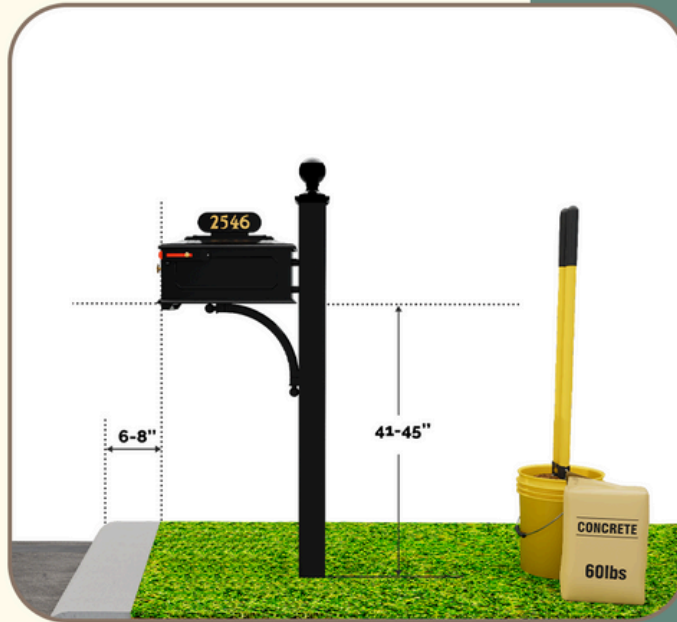

ADDRESSES OF DISTINCTION

MAILBOXES + STREET SIGNS. BUILT TO LAST.

Ransom Mailbox System

Product Features

- Elegant and sturdy residential mailbox and post combo that's easy to assemble and install.
- All metal, rust free construction in a beautiful design that provides great curb appeal.
- Rich, black finish and heavy duty construction to create a long-term investment for your home.
- Large mailbox for packages. No additional parts required for installation.
- Solid brass house address numbers are included with purchase.

Height Comparison

54 in

Number Style

2546

GOLD VINYL
REFLECTIVE NUMBERS

***The numbers are
flat decal stickers

2546

SILVER REFLECTIVE
VINYL NUMBERS

***The numbers are
flat decal stickers

2546

WILLIAMSBURG
BRASS NUMBERS

***The numbers are
3D brass numbers

How to
assemble
and install
the mailbox
← Scan the QR Code

View in
3D Mode

Scan the QR Code
with your phone