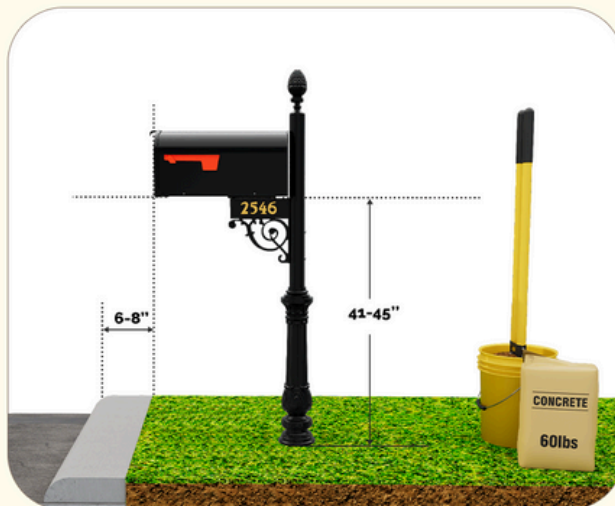

Essex Mailbox System

The Essex mailbox features a classic decorative casting, pineapple finial, and Corinthian base mounted on a sturdy 2.5 inch post. As with all of our products, the Essex mailbox post system is crafted of 100% rust free aluminum and will serve as a beautiful introduction to your home for years to come.

The Essex mailbox system is unique in that the address numbers appear on a bracket below the mailbox. The Essex is shown with a large size mailbox with the house numbers on the bracket below the mailbox. This mailbox comes standard with our 2" Gold Vinyl Reflective numbers.

Number Style

2546

GOLD VINYL
REFLECTIVE NUMBERS
***The numbers are flat decal stickers

2546

SILVER REFLECTIVE
VINYL NUMBERS
***The numbers are flat decal stickers

2456

WILLIAMSBURG
BRASS NUMBERS
***The numbers are 3D brass numbers

How to
assemble
and install
the mailbox
← Scan the QR Code

View in
3D Mode
Scan the QR Code
with your phone

Height Comparison