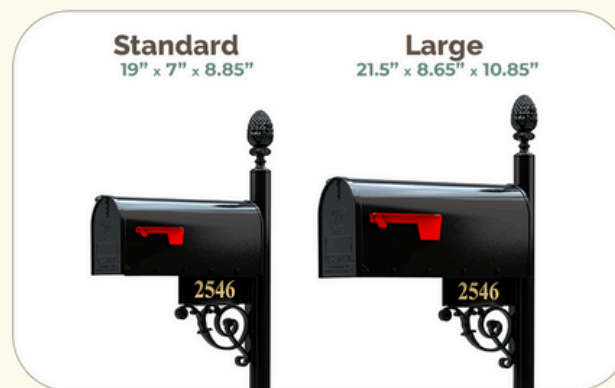

Mailbox Sizes

2546

54 in