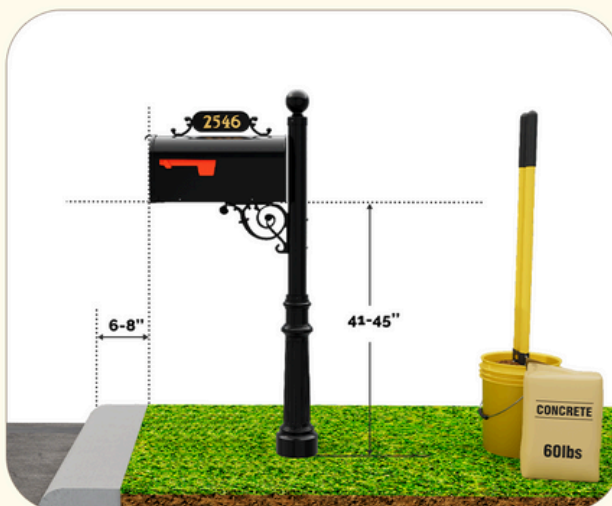

ADDRESSES OF DISTINCTION
MAILBOXES + STREET SIGNS. BUILT TO LAST.

Avenues Mailbox System

Product Features

- Elegant and sturdy residential mailbox and post combo that's easy to assemble and install.
- All metal, rust free construction in a contemporary design.
- Rich, powder coated finish ensures mailbox provides great curb appeal for years to come.
- Your choice of Standard or Large sized mailbox (Postmaster Approved).
- Solid brass house address numbers available with purchase—3M self-adhesive, no glue required.

Height Comparison

Mailbox Sizes

Number Style

GOLD VINYL
REFLECTIVE NUMBERS
***The numbers are flat decal stickers

SILVER REFLECTIVE
VINYL NUMBERS
***The numbers are flat decal stickers

WILLIAMSBURG
BRASS NUMBERS
***The numbers are 3D brass numbers