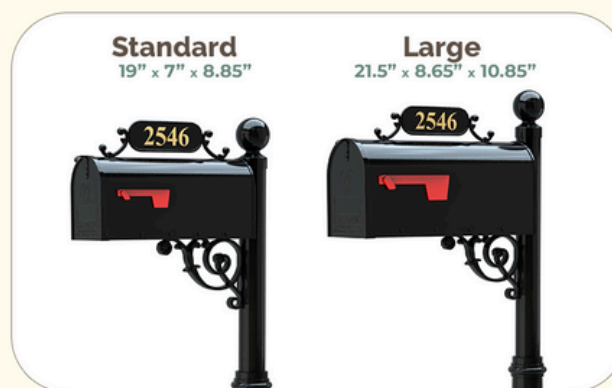

ADDRESSES OF DISTINCTION
MAILBOXES + STREET SIGNS. BUILT TO LAST.

Avenues Mailbox System

Product Features

- Elegant and sturdy residential mailbox and post combo that's easy to assemble and install.
- All metal, rust free construction in a contemporary design.
- Rich, powder coated finish ensures mailbox provides great curb appeal for years to come.
- Your choice of Standard or Large sized mailbox (Postmaster Approved).
- Solid brass house address numbers available with purchase—3M self-adhesive, no glue required.

Height Comparison

Mailbox Sizes

Number Style

GOLD VINYL
REFLECTIVE NUMBERS
***The numbers are flat decal stickers

SILVER REFLECTIVE
VINYL NUMBERS
***The numbers are flat decal stickers

WILLIAMSBURG
BRASS NUMBERS
***The numbers are 3D brass numbers